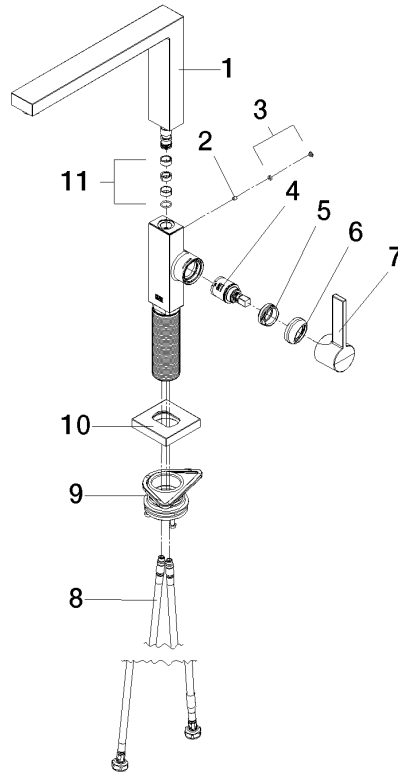

LOT Single-lever mixer - Chrome

LOT

33 800 680

- 236mm projection
- pivotable spout 360°
- air-enriched flow
- max. flow 8 l/min at 3 bar flow pressure
- lead-free
- This product can help a building meet the requirements of Green Building Rating Systems, e.g. LEED®, BREEAM®, DGNB

Recommended miscellaneous

Strainer waste with control handle - Chrome 10 711 970-00

Recommended miscellaneous

Dispenser with rosette - Chrome 82 439 970-00

33 800 680

Flow rate chart

Certificates

LGA_38644.

33 800 680

Spare parts list

No.	Item Number	Name	Quantity used	Delivery time
1	90 11 06 218 00-00	spout	1	-
Spare part can no longer be ordered, please order the replacement item				
2	09 31 11 044 90	pin	1	2
3	90 31 20 087 00-00	plug	1	10
4	90 15 05 042 00 90	cartridge	1	2
5	09 24 04 266 90	nut	1	2
6	90 28 30 052 00-00	cover	1	10
7	90 20 86 004 00-00	handle	1	10
8	04 30 04 101 00 90	hose	2	2
9	90 30 10 057 00 90	fixing set	1	-
Spare part can no longer be ordered, please order the replacement item				
10	90 27 86 004 00-00	rosette	1	10
11	90 28 10 207 00 90	gasket kit	1	10